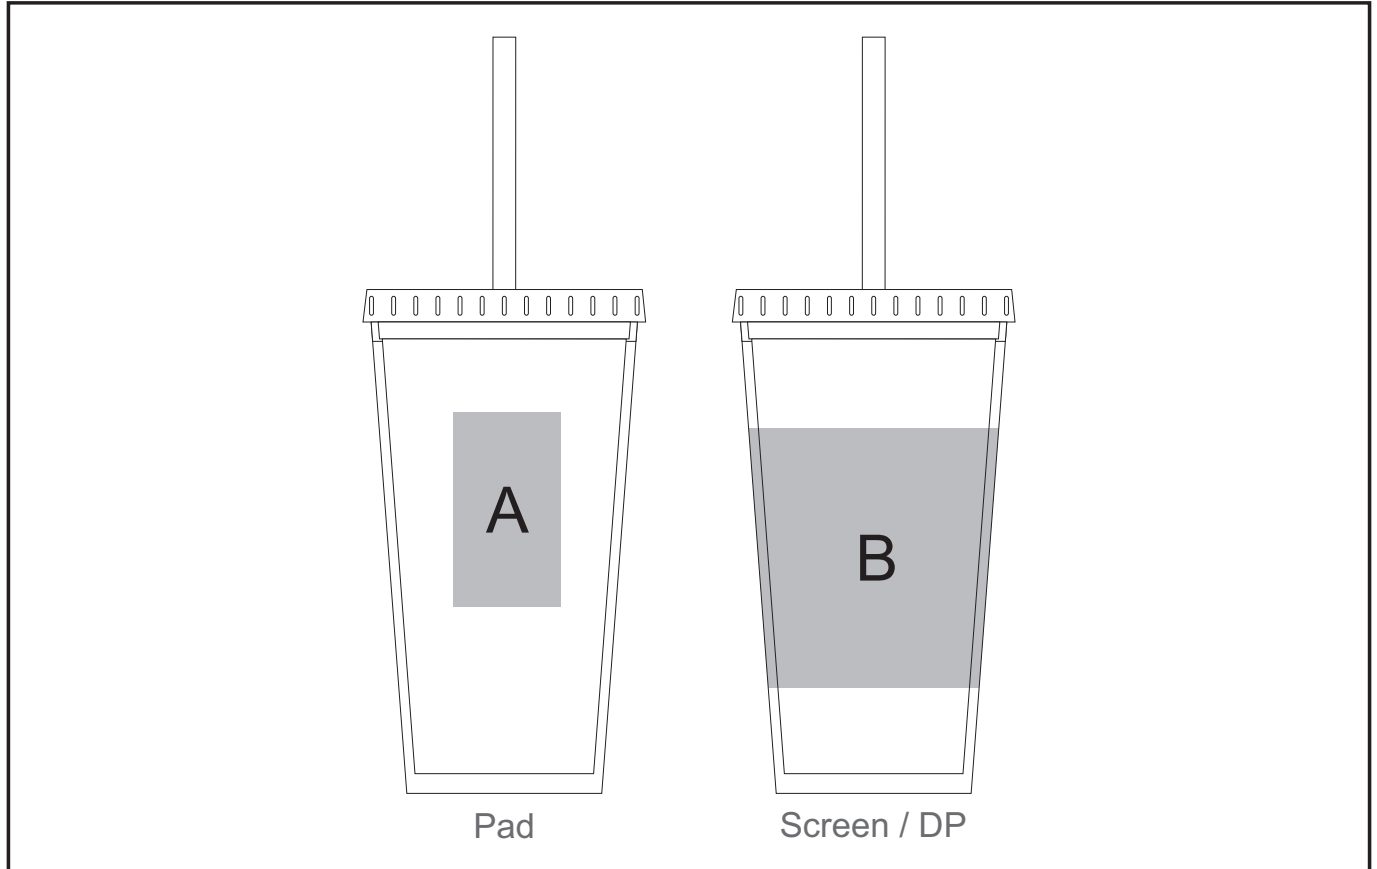

GF-AM-668-B

Malibu Tumbler

Need to know:

- Includes 1-Colour, 1-Position Screen Wrap (setup fee applies)

Branding Options:

Position A

1. Pad Print (PB) - 2 to 4 colours
Size: 33mm wide x 60mm high

Position B

1. Screen Wrap (SW) - 1 colour
Size: 140mm wide x 70mm high
2. Direct to Bottle (DP-C) - Full colour
Size: 100mm wide x 70mm high
3. Direct to Bottle (DP-D) - Full colour
Size: 259.5mm wide x 90mm high